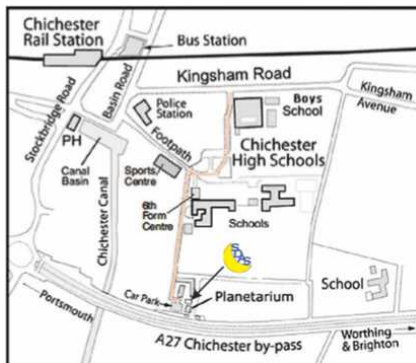

South Downs Mercury

The monthly circular of South Downs Astronomical Society

There isn't an August issue we have a summer break

How to find us

Contact us

Editor - by email at: roger@burgess.gotadsl.co.uk
Or by telephone: 01243 785325 Fax 01243 785092
Society - by email via: www.southdownsas.org.uk